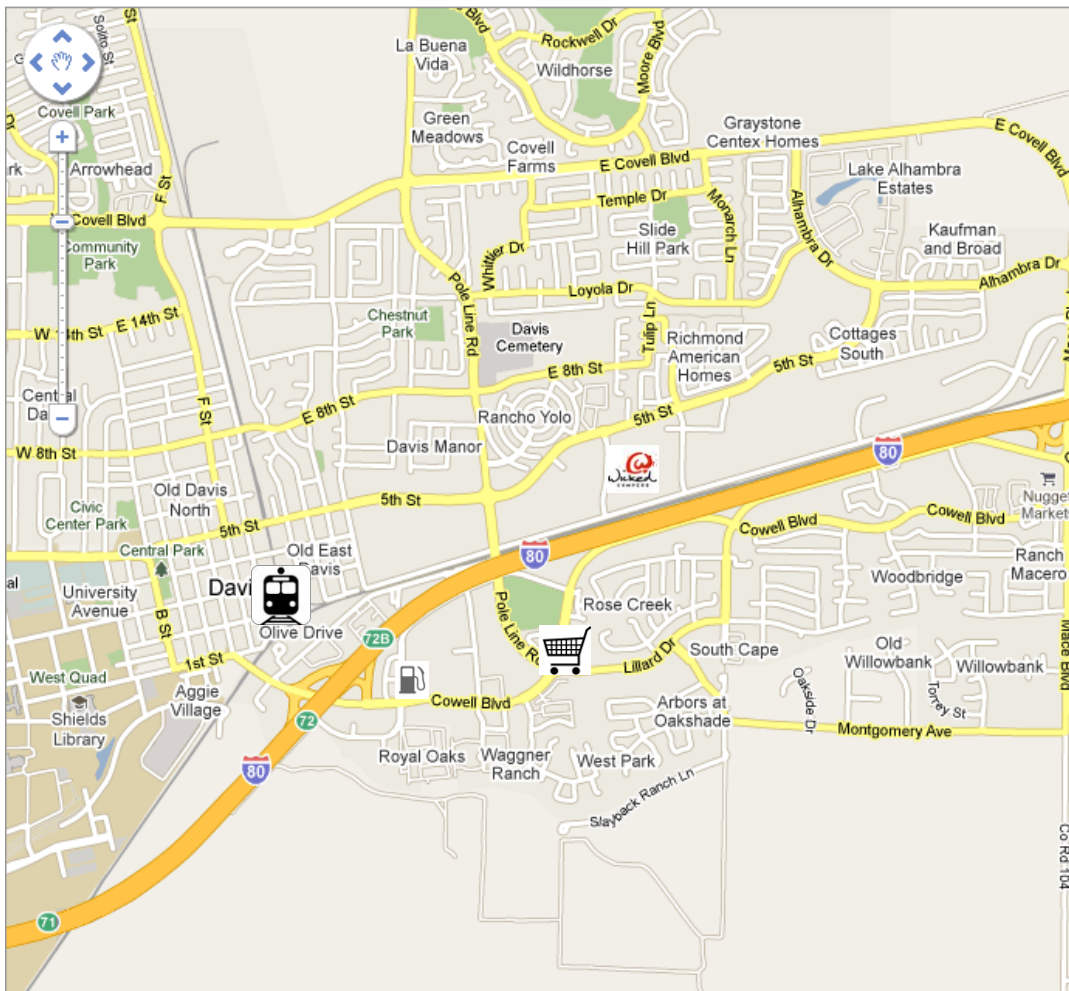

Your Wicked way around

Davis, Sacramento

638 CANTRILL DR

SUITE E

DAVIS CA 95618

Freephone 1-877-942-5380

Depot location

Train Station

Petrol station

Supermarket